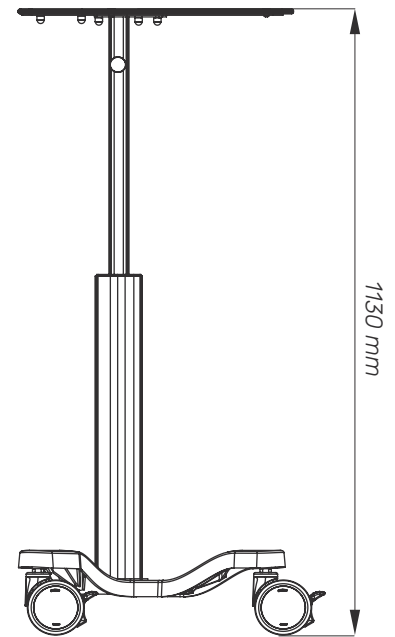

Cart Properties

Dimensions and mechanical data

More info
on website

 Accessories
available

Worksurface

Top

Front

Side

Mechanical data

Height	Min: 760 mm Max: 1130 mm
Wheelbase dimension	616 mm (diameter)
Work surface dimensions	Width: 700 mm Height: 500 mm
Wheels/locking	2 lockable, 100mm diameter
Loading capacity	36 kg