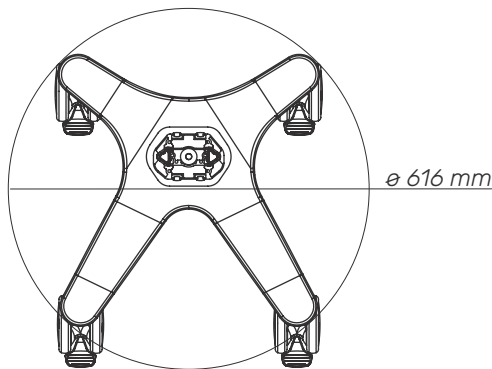

Cart Properties

Dimensions and mechanical data

More info
on website

 Accessories
available

Worksurface

Top

Front

Side

Mechanical data

Height	Min: 760 mm Max: 1130 mm
Wheelbase dimension	616 mm (diameter)
Work surface dimensions	Width: 700 mm Height: 500 mm
Wheels/locking	2 lockable, 100mm diameter
Loading capacity	36 kg