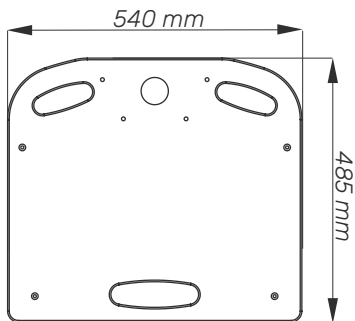

Cart Properties

Dimensions and mechanical data

More info
on website

 Accessories
available

Worksurface

Top

Front

Side

Mechanical data

Height	Min: 760 mm Max: 1130 mm
Wheelbase dimension	616 mm (diameter)
Work surface dimensions	Width: 700 mm Height: 500 mm
Wheels/locking	2 lockable, 100mm diameter
Loading capacity	36 kg