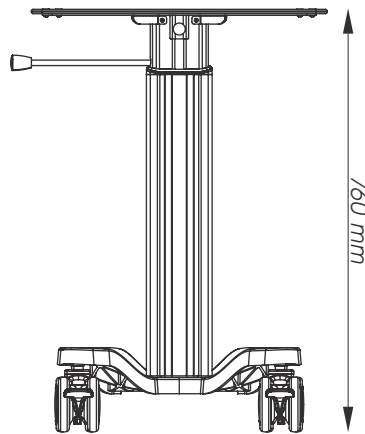

Cart Properties

Dimensions and mechanical data

More info
on website

 Accessories
available

Worksurface

Top

Front

Side

Mechanical data

Height	Min: 760 mm Max: 1130 mm
Wheelbase dimension	616 mm (diameter)
Work surface dimensions	Width: 700 mm Height: 500 mm
Wheels/locking	2 lockable, 100mm diameter
Loading capacity	36 kg