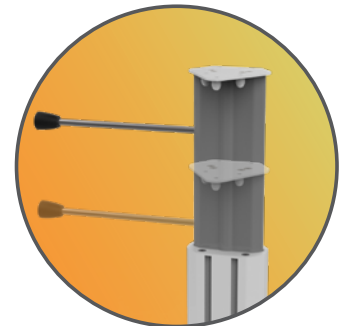

CHA4-0

MEDICAL
CART COMPANY

Height adjustable cart
for general purposes

Chameleon 4 Range

Ergonomic

Easy to clean

Multi purpose

Lifetime warranty

Quick setup

FEATURES

*Built in channels to fix
accessories*

Lockable wheels

Height adjustment

*Designed and manufactured in
Hungary, products are typically
100% recyclable and upgradable
in the future. Raw materials are
sourced locally or in the EU.*

Mechanical data

Height	Min: 760 mm Max: 1130 mm
Wheelbase dimension	616 mm (diameter)
Work surface dimensions	Width: 700 mm Height: 500 mm
Wheels/locking	2 lockable, 100mm diameter
Loading capacity	36 kg