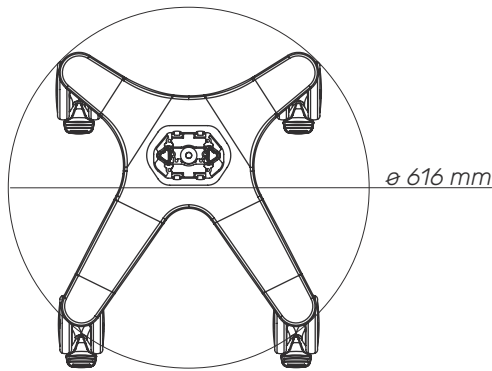

## Dimensions and mechanical data

More info  
on website

Accessories  
available

Display Mount  
Datasheet

Work surface

Top

Front

Side

### Mechanical data

Height	Min: 775 mm Max: 1135 mm
Wheelbase dimension	746 mm (diameter)
Work surface dimensions	Width: 620 mm Height: 560 mm
Wheels/locking	2 lockable, 100mm diameter
Loading capacity	25 kg
VESA Mount hole pattern	75x75 mm; 100x100 mm
VESA Mount load capacity	6-12 kg