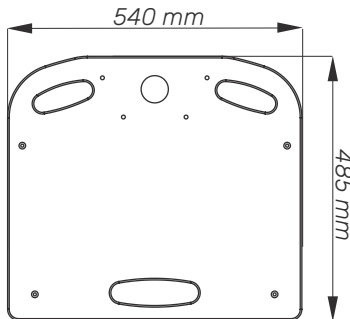

## Dimensions and mechanical data

More info  
on website

Accessories  
available

Display Mount  
Datasheet

Work surface

Top

Front

Side

### Mechanical data

Height	Min: 775 mm Max: 1135 mm
Wheelbase dimension	746 mm (diameter)
Work surface dimensions	Width: 620 mm Height: 560 mm
Wheels/locking	2 lockable, 100mm diameter
Loading capacity	25 kg
VESA Mount hole pattern	75x75 mm; 100x100 mm
VESA Mount load capacity	6-12 kg