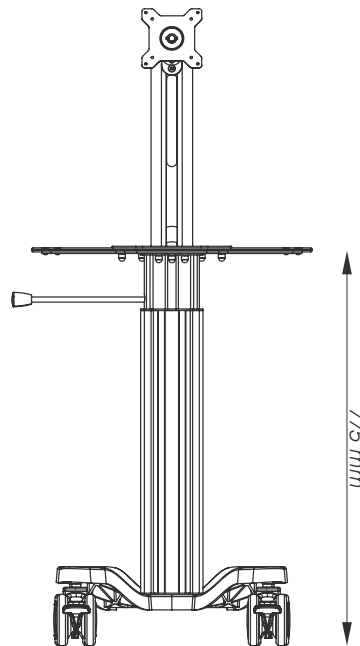

## Dimensions and mechanical data

More info  
on website

Accessories  
available

Display Mount  
Datasheet

Work surface

Top

Front

Side

### Mechanical data

Height	Min: 775 mm Max: 1135 mm
Wheelbase dimension	746 mm (diameter)
Work surface dimensions	Width: 620 mm Height: 560 mm
Wheels/locking	2 lockable, 100mm diameter
Loading capacity	25 kg
VESA Mount hole pattern	75x75 mm; 100x100 mm
VESA Mount load capacity	6-12 kg