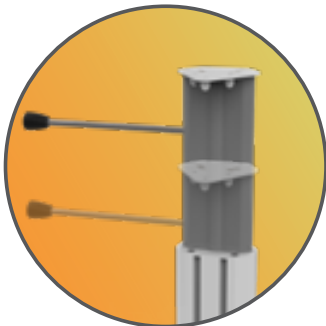

# **CHA4-1**

Height adjustable cart  
with display mount

## FEATURES

*Height adjustment and  
channels to fix accessories*

*Lockable wheels*

*Tiltable, rotatable, height  
adjustable Display Mount*

*Designed and manufactured in  
Hungary, products are typically  
100% recyclable and upgradable  
in the future. Raw materials are  
sourced locally or in the EU.*

### Mechanical data

Height	Min: 775 mm Max: 1135 mm
Wheelbase dimension	746 mm (diameter)
Work surface dimensions	Width: 620 mm Height: 560 mm
Wheels/locking	2 lockable, 100mm diameter
Loading capacity	25 kg
VESA Mount hole pattern	75x75 mm; 100x100 mm
VESA Mount load capacity	6-12 kg