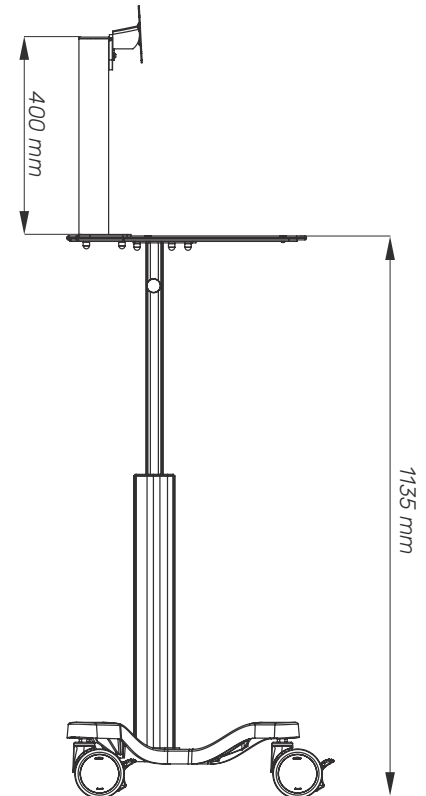

# **CHA4-1**

Height adjustable cart  
with display mount

## Dimensions and mechanical data

More info  
on website

Accessories  
available

Display Mount  
Datasheet

Work surface

Top

Front

Side

### Mechanical data

Height	Min: 775 mm Max: 1135 mm
Wheelbase dimension	746 mm (diameter)
Work surface dimensions	Width: 620 mm Height: 560 mm
Wheels/locking	2 lockable, 100mm diameter
Loading capacity	25 kg
VESA Mount hole pattern	75x75 mm; 100x100 mm
VESA Mount load capacity	6-12 kg

### Construction

Main material	Aluminium, PMMA
---------------	-----------------