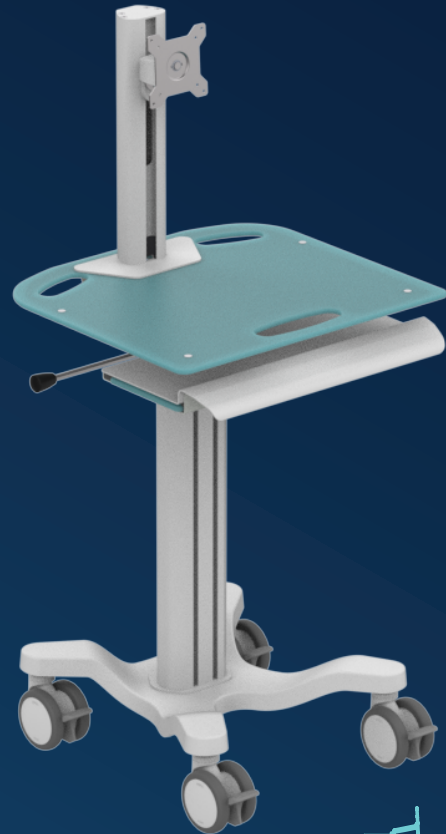

# Chameleon Cart

DM3 Display mount with  
KB2 keyboard and mouse tray

CHA4-4

MEDICAL  
CART COMPANY

Ergonomic

Quicker and easier cleaning

Multi purpose

Lifetime Warranty

## Mechanical data

Height	Min: 770 mm Max: 1400 mm (work surface)
Wheelbase dimension	616 mm (diameter)
Wheel construction	Polyamide with Polyurethane tread
Wheels/locking	2 lockable, 100mm diameter
Loading capacity	36 kg

## Construction

Main material	Aluminium
---------------	-----------