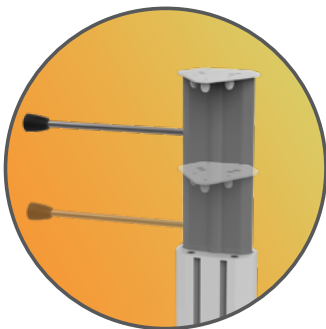

CHA4-4

MEDICAL
CART COMPANY

Height adjustable cart with keyboard tray and display mount up to 24".

Chameleon 4 Range

Ergonomic

Easy to clean

Multi purpose

Lifetime warranty

Quick setup

FEATURES

Height adjustment and channels to fix accessories

Keyboard tray with mouse pad

Tiltable, rotatable, height adjustable Display Mount

Designed and manufactured in Hungary, products are typically 100% recyclable and upgradable in the future. Raw materials are sourced locally or in the EU.

Cart Properties

Dimensions and mechanical data

More info
on website

 Accessories
available

 Display Mount
Datasheet

 Keyboard Tray
Datasheet

Mechanical data	
Height	Min: 775 mm Max: 1135 mm
Wheelbase dimension	616 mm (diameter)
Work surface dimensions	Width: 540 mm Height: 485 mm
Wheels/locking	2 lockable, 100mm diameter
Loading capacity	36 kg
VESA Mount hole pattern:	75x75 mm; 100x100 mm
VESA Mount load capacity	6-12 kg up to 24"
Construction	
Main material	Aluminium, PMMA
Color	
RAL 9016	
Custom color	
Certificates	
Certificates conforms to	IEC60601-1:2012 (Edition 3)
CE	Rohs compliant