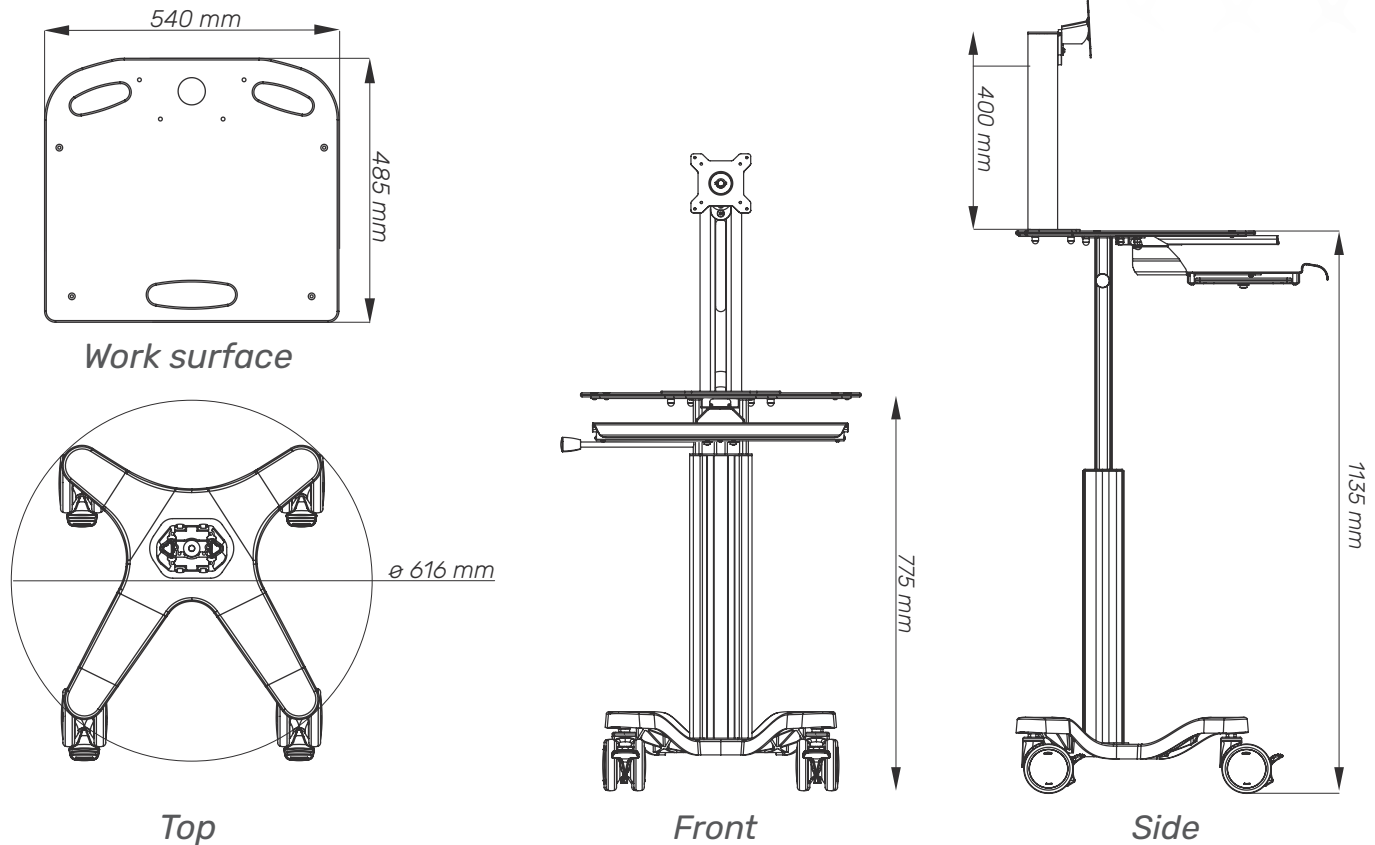

Quick setup

FEATURES

Height adjustment and channels to fix accessories

Keyboard tray with mouse pad

Tiltable, rotatable, height adjustable Display Mount

Designed and manufactured in Hungary, products are typically 100% recyclable and upgradable in the future. Raw materials are sourced locally or in the EU.

Cart Properties

Dimensions and mechanical data

More info
on website

 Accessories
available

 Display Mount
Datasheet

 Keyboard Tray
Datasheet

Mechanical data	
Height	Min: 775 mm Max: 1135 mm
Wheelbase dimension	616 mm (diameter)
Work surface dimensions	Width: 540 mm Height: 485 mm
Wheels/locking	2 lockable, 100mm diameter
Loading capacity	36 kg
VESA Mount hole pattern:	75x75 mm; 100x100 mm
VESA Mount load capacity	6-12 kg up to 24"
Construction	
Main material	Aluminium, PMMA
Color	
RAL 9016	
Custom color	
Certificates	
Certificates conforms to	IEC60601-1:2012 (Edition 3)
CE	Rohs compliant