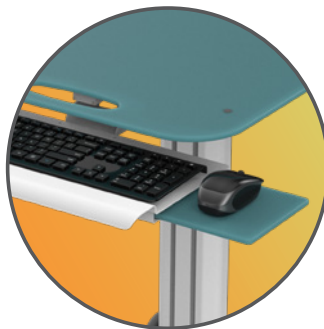

CHA4-4

MEDICAL
CART COMPANY

Height adjustable cart with keyboard tray and display mount up to 24".

Chameleon 4 Range

Ergonomic

Easy to clean

Multi purpose

Lifetime warranty

Quick setup

FEATURES

Height adjustment and channels to fix accessories

Keyboard tray with mouse pad

Tiltable, rotatable, height adjustable Display Mount

Designed and manufactured in Hungary, products are typically 100% recyclable and upgradable in the future. Raw materials are sourced locally or in the EU.

Cart Properties

Dimensions and mechanical data

More info
on website

 Accessories
available

 Display Mount
Datasheet

 Keyboard Tray
Datasheet

Mechanical data	
Height	Min: 775 mm Max: 1135 mm
Wheelbase dimension	616 mm (diameter)
Work surface dimensions	Width: 540 mm Height: 485 mm
Wheels/locking	2 lockable, 100mm diameter
Loading capacity	36 kg
VESA Mount hole pattern:	75x75 mm; 100x100 mm
VESA Mount load capacity	6-12 kg up to 24"
Construction	
Main material	Aluminium, PMMA
Color	
RAL 9016	
Custom color	
Certificates	
Certificates conforms to	IEC60601-1:2012 (Edition 3)
CE	Rohs compliant