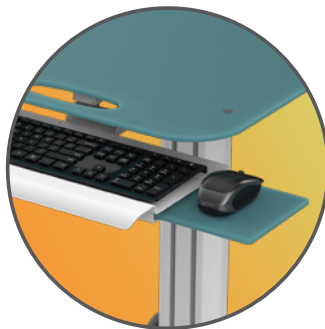

# **CHA6-4**

**MEDICAL**  
CART COMPANY

Height adjustable cart with  
keyboard tray and display mount up to 24".

## Chameleon 6 Range

*Ergonomic*

*Easy to clean*

*Multi purpose*

*Lifetime warranty*

*Quick setup*

## FEATURES

*Height adjustment and  
channels to fix accessories*

*Keyboard tray  
with mouse pad*

*Tiltable, rotatable, height  
adjustable Display Mount*

*Designed and manufactured in  
Hungary, products are typically  
100% recyclable and upgradable  
in the future. Raw materials are  
sourced locally or in the EU.*

## Dimensions and mechanical data

More info  
on website

Accessories  
available

Display Mount  
Datasheet

Keyboard Tray  
Datasheet

Mechanical data	
Height	Min: 775 mm Max: 1135 mm
Wheelbase dimension	746 mm (diameter)
Work surface dimensions	Width: 620 mm Height: 560 mm
Wheels/locking	2 lockable, 100mm diameter
Loading capacity	65 kg
VESA Mount hole pattern	75x75 mm; 100x100 mm
VESA Mount load capacity	6-12 kg up to 24"
Construction	
Main material	Aluminium, PMMA
Color	
RAL 9016	
Custom color	
Certificates	
Certificates conforms to	IEC60601-1:2012 (Edition 3)
CE	Rohs compliant