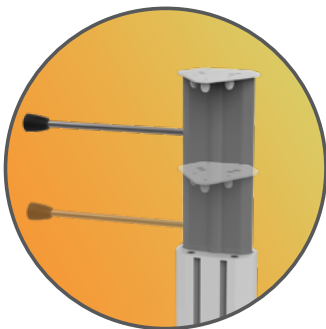

# **CHA6-4**

**MEDICAL**  
CART COMPANY

Height adjustable cart with  
keyboard tray and display mount up to 24".

## Chameleon 6 Range

*Ergonomic*

*Easy to clean*

*Multi purpose*

*Lifetime warranty*

*Quick setup*

## FEATURES

*Height adjustment and  
channels to fix accessories*

*Keyboard tray  
with mouse pad*

*Tiltable, rotatable, height  
adjustable Display Mount*

*Designed and manufactured in  
Hungary, products are typically  
100% recyclable and upgradable  
in the future. Raw materials are  
sourced locally or in the EU.*

## Dimensions and mechanical data

More info  
on website

Accessories  
available

Display Mount  
Datasheet

Keyboard Tray  
Datasheet

Mechanical data	
Height	Min: 775 mm Max: 1135 mm
Wheelbase dimension	746 mm (diameter)
Work surface dimensions	Width: 620 mm Height: 560 mm
Wheels/locking	2 lockable, 100mm diameter
Loading capacity	65 kg
VESA Mount hole pattern	75x75 mm; 100x100 mm
VESA Mount load capacity	6-12 kg up to 24"
Construction	
Main material	Aluminium, PMMA
Color	
RAL 9016	
Custom color	
Certificates	
Certificates conforms to	IEC60601-1:2012 (Edition 3)
CE	Rohs compliant