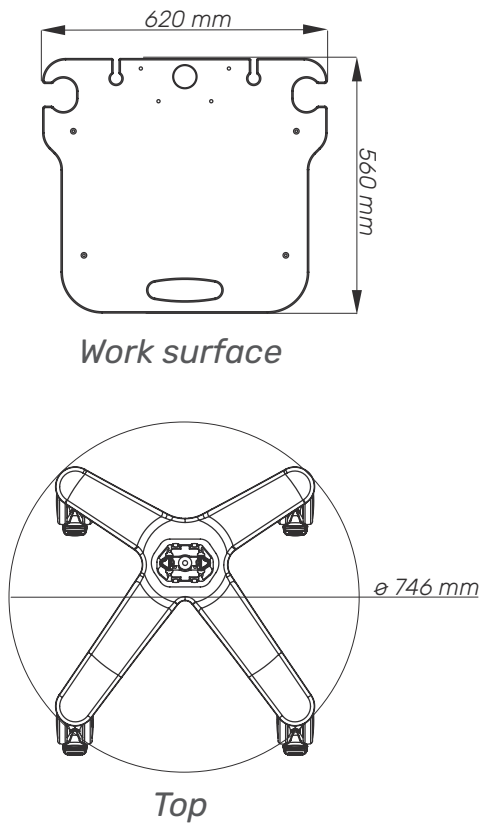

## Dimensions and mechanical data

More info  
on website

Accessories  
available

Display Mount  
Datasheet

Keyboard Tray  
Datasheet

Mechanical data	
Height	Min: 775 mm Max: 1135 mm
Wheelbase dimension	746 mm (diameter)
Work surface dimensions	Width: 620 mm Height: 560 mm
Wheels/locking	2 lockable, 100mm diameter
Loading capacity	65 kg
VESA Mount hole pattern	75x75 mm; 100x100 mm
VESA Mount load capacity	6-12 kg up to 24"
Construction	
Main material	Aluminium, PMMA
Color	
RAL 9016	
Custom color	
Certificates	
Certificates conforms to	IEC60601-1:2012 (Edition 3)
CE	Rohs compliant