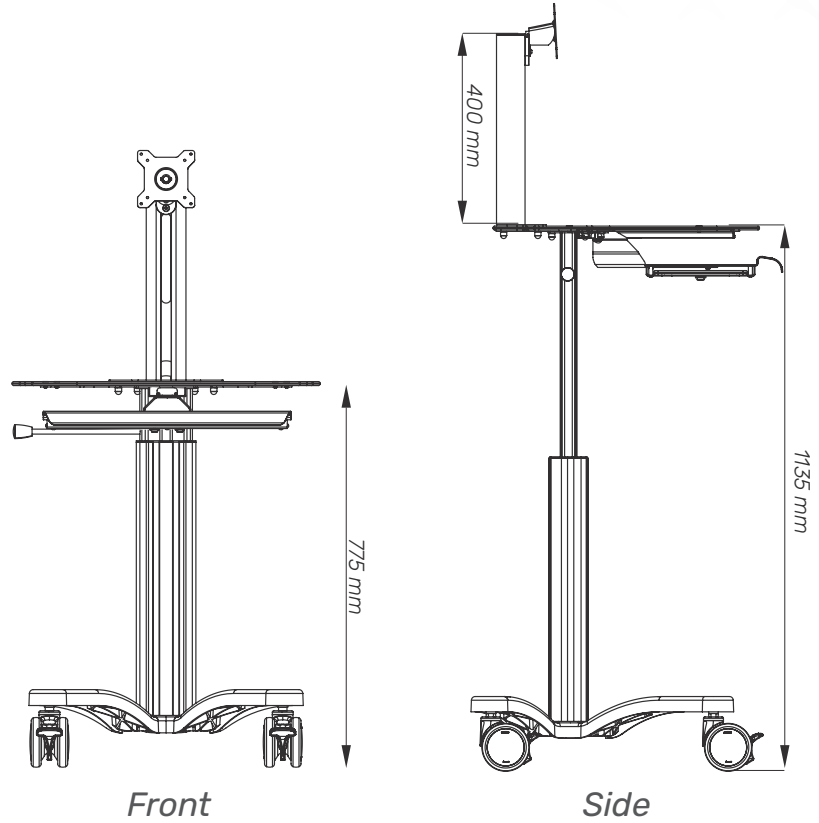

## FEATURES

*Height adjustment and  
channels to fix accessories*

*Keyboard tray  
with mouse pad*

*Tiltable, rotatable, height  
adjustable Display Mount*

*Designed and manufactured in  
Hungary, products are typically  
100% recyclable and upgradable  
in the future. Raw materials are  
sourced locally or in the EU.*

## Dimensions and mechanical data

More info  
on website

Accessories  
available

Display Mount  
Datasheet

Keyboard Tray  
Datasheet

Mechanical data	
Height	Min: 775 mm Max: 1135 mm
Wheelbase dimension	746 mm (diameter)
Work surface dimensions	Width: 620 mm Height: 560 mm
Wheels/locking	2 lockable, 100mm diameter
Loading capacity	65 kg
VESA Mount hole pattern	75x75 mm; 100x100 mm
VESA Mount load capacity	6-12 kg up to 24"
Construction	
Main material	Aluminium, PMMA
Color	
RAL 9016	
Custom color	
Certificates	
Certificates conforms to	IEC60601-1:2012 (Edition 3)
CE	Rohs compliant